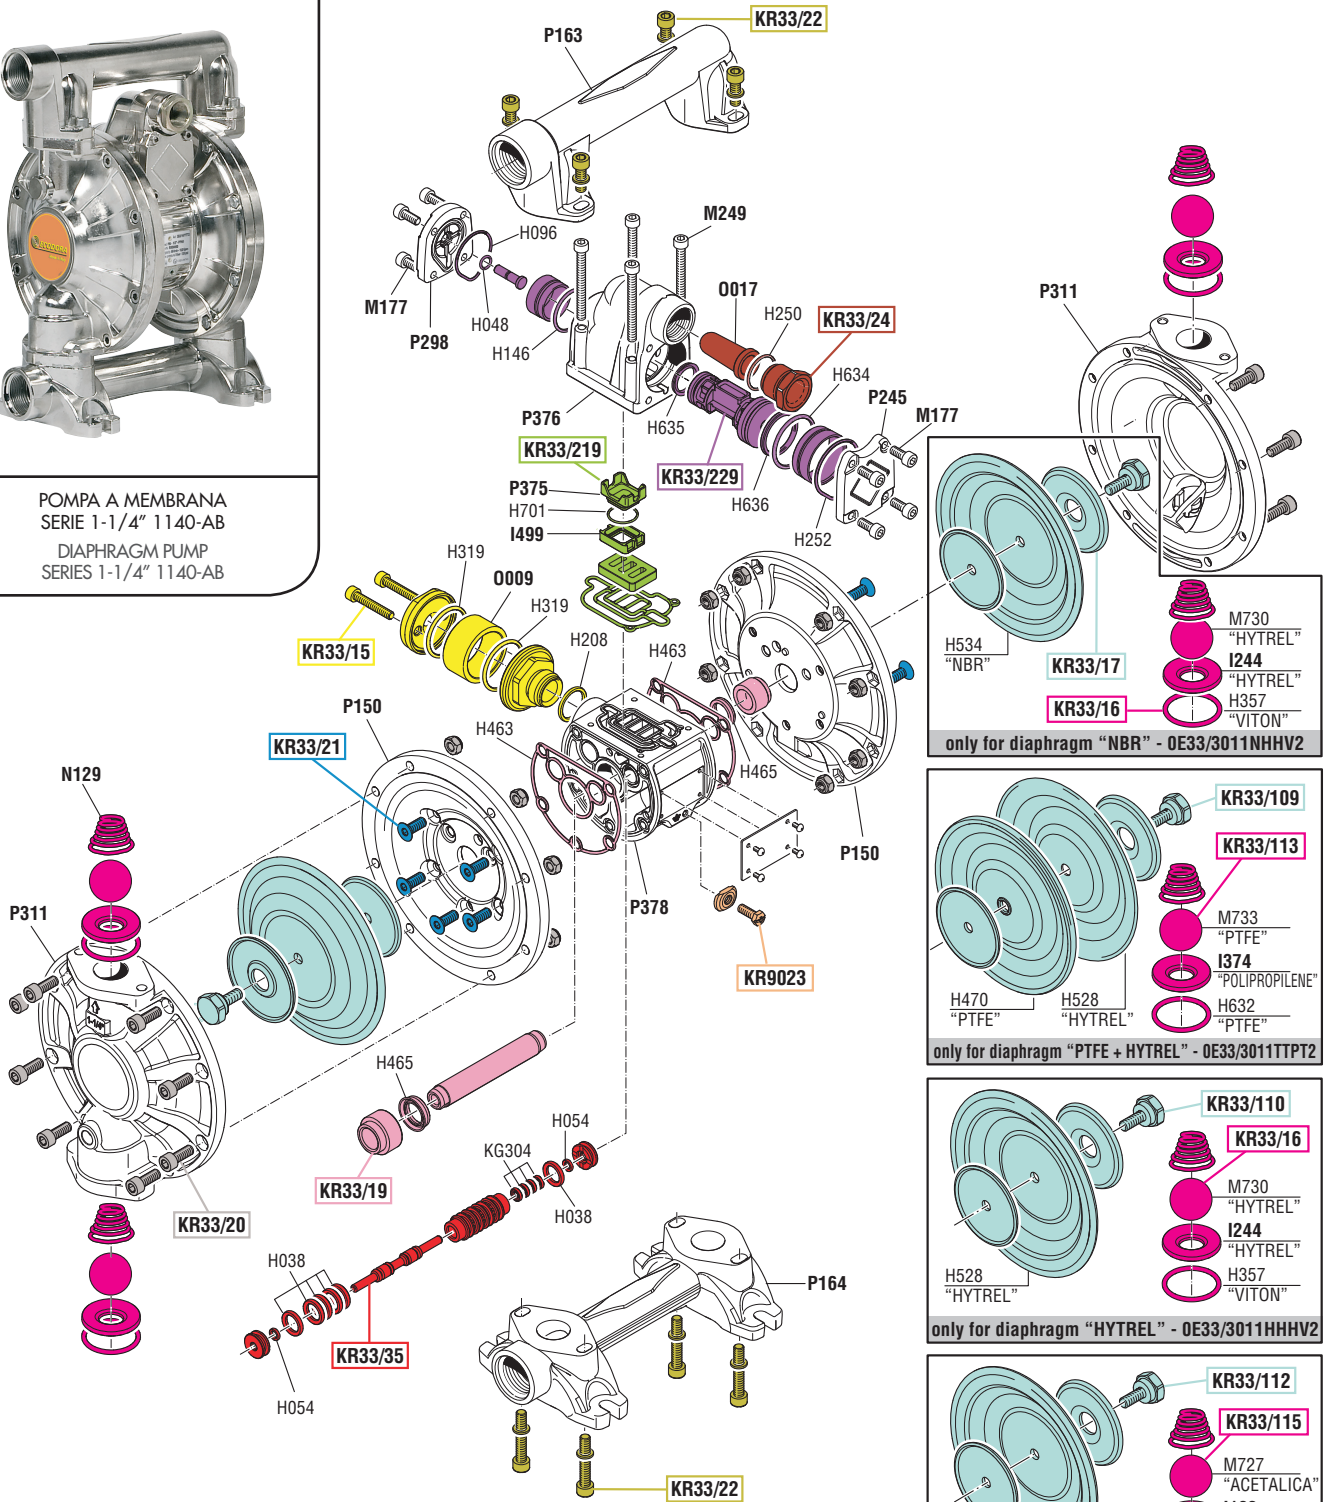

VISTA ESPLOSA - EXPLODED VIEW

POMPA A MEMBRANA
 SERIE 1-1/4" 1140-AB
 DIAPHRAGM PUMP
 SERIES 1-1/4" 1140-AB

only for diaphragm "NBR" - 0E33/3011NHHV2

only for diaphragm "PTFE + HYTREL" - 0E33/3011TTPT2

only for diaphragm "HYTREL" - 0E33/3011HHHV2

SPARE PARTS KITS

EACH KIT SHOWN WITH THE SAME COLOR INCLUDES ALSO THE GASKETS. THE SPARE PARTS INCLUDED IN THE KIT CAN'T BE SUPPLIED SEPARATELY EXCEPT THOSE SHOWN WITH A PROPER CODE.

CODICE CODE	DESCRIZIONE DESCRIPTION	Q.TÀ QTY
KR33/17	GRUPPO MEMBRANE "NBR" DIAPHRAGM GROUP "NBR"	1
KR33/109	GRUPPO MEMBRANE "PTFE + HYTREL" DIAPHRAGM GROUP "PTFE + HYTREL"	1
KR33/110	GRUPPO MEMBRANE "HYTREL" DIAPHRAGM GROUP "HYTREL"	1
KR33/111	GRUPPO MEMBRANE "SANTOPRENE" DIAPHRAGM GROUP "SANTOPRENE"	1
KR33/112	GRUPPO MEMBRANE "EPDM" DIAPHRAGM GROUP "EPDM"	1
KR33/16	GRUPPO VALVOLE (solo per 0E33/3011NHHV2, 0E33/3011HHV2) VALVE GROUP (only for 0E33/3011NHHV2, 0E33/3011HHV2)	1
KR33/113	GRUPPO VALVOLE (solo per 0E33/3011TPT2) VALVE GROUP (only for 0E33/3011TPT2)	1
KR33/115	GRUPPO VALVOLE (solo per 0E33/3011EDDF2) VALVE GROUP (only for 0E33/3011EDDF2)	1
KR33/119	GRUPPO VALVOLE (solo per 0E33/3011SDDF2) VALVE GROUP (only for 0E33/3011SDDF2)	1
KR33/15	SILENZIATORE MUFFLER	1
KR33/19	GRUPPO AIBERO PISTONE PISTON SHAFT GROUP	1
KR33/20	VITERIA FLANGE FLANGES SCREWS	1
KR33/21	VITERIA MOTORE MOTOR SCREWS	1
KR33/22	VITERIA COLLETTORI MANIFOLDS SCREWS	1
KR33/24	ENTRATA ARIA AIR INLET	1
KR33/35	GRUPPO PERNO PILOTA PILOT PIN GROUP	1
KR33/219	GRUPPO DISTRIBUTORE DISTRIBUTOR KIT	1
KR33/229	GRUPPO INVERTITORE AIR SWITCH KIT	1
KR9023	MESSA A TERRA GROUNDED	1