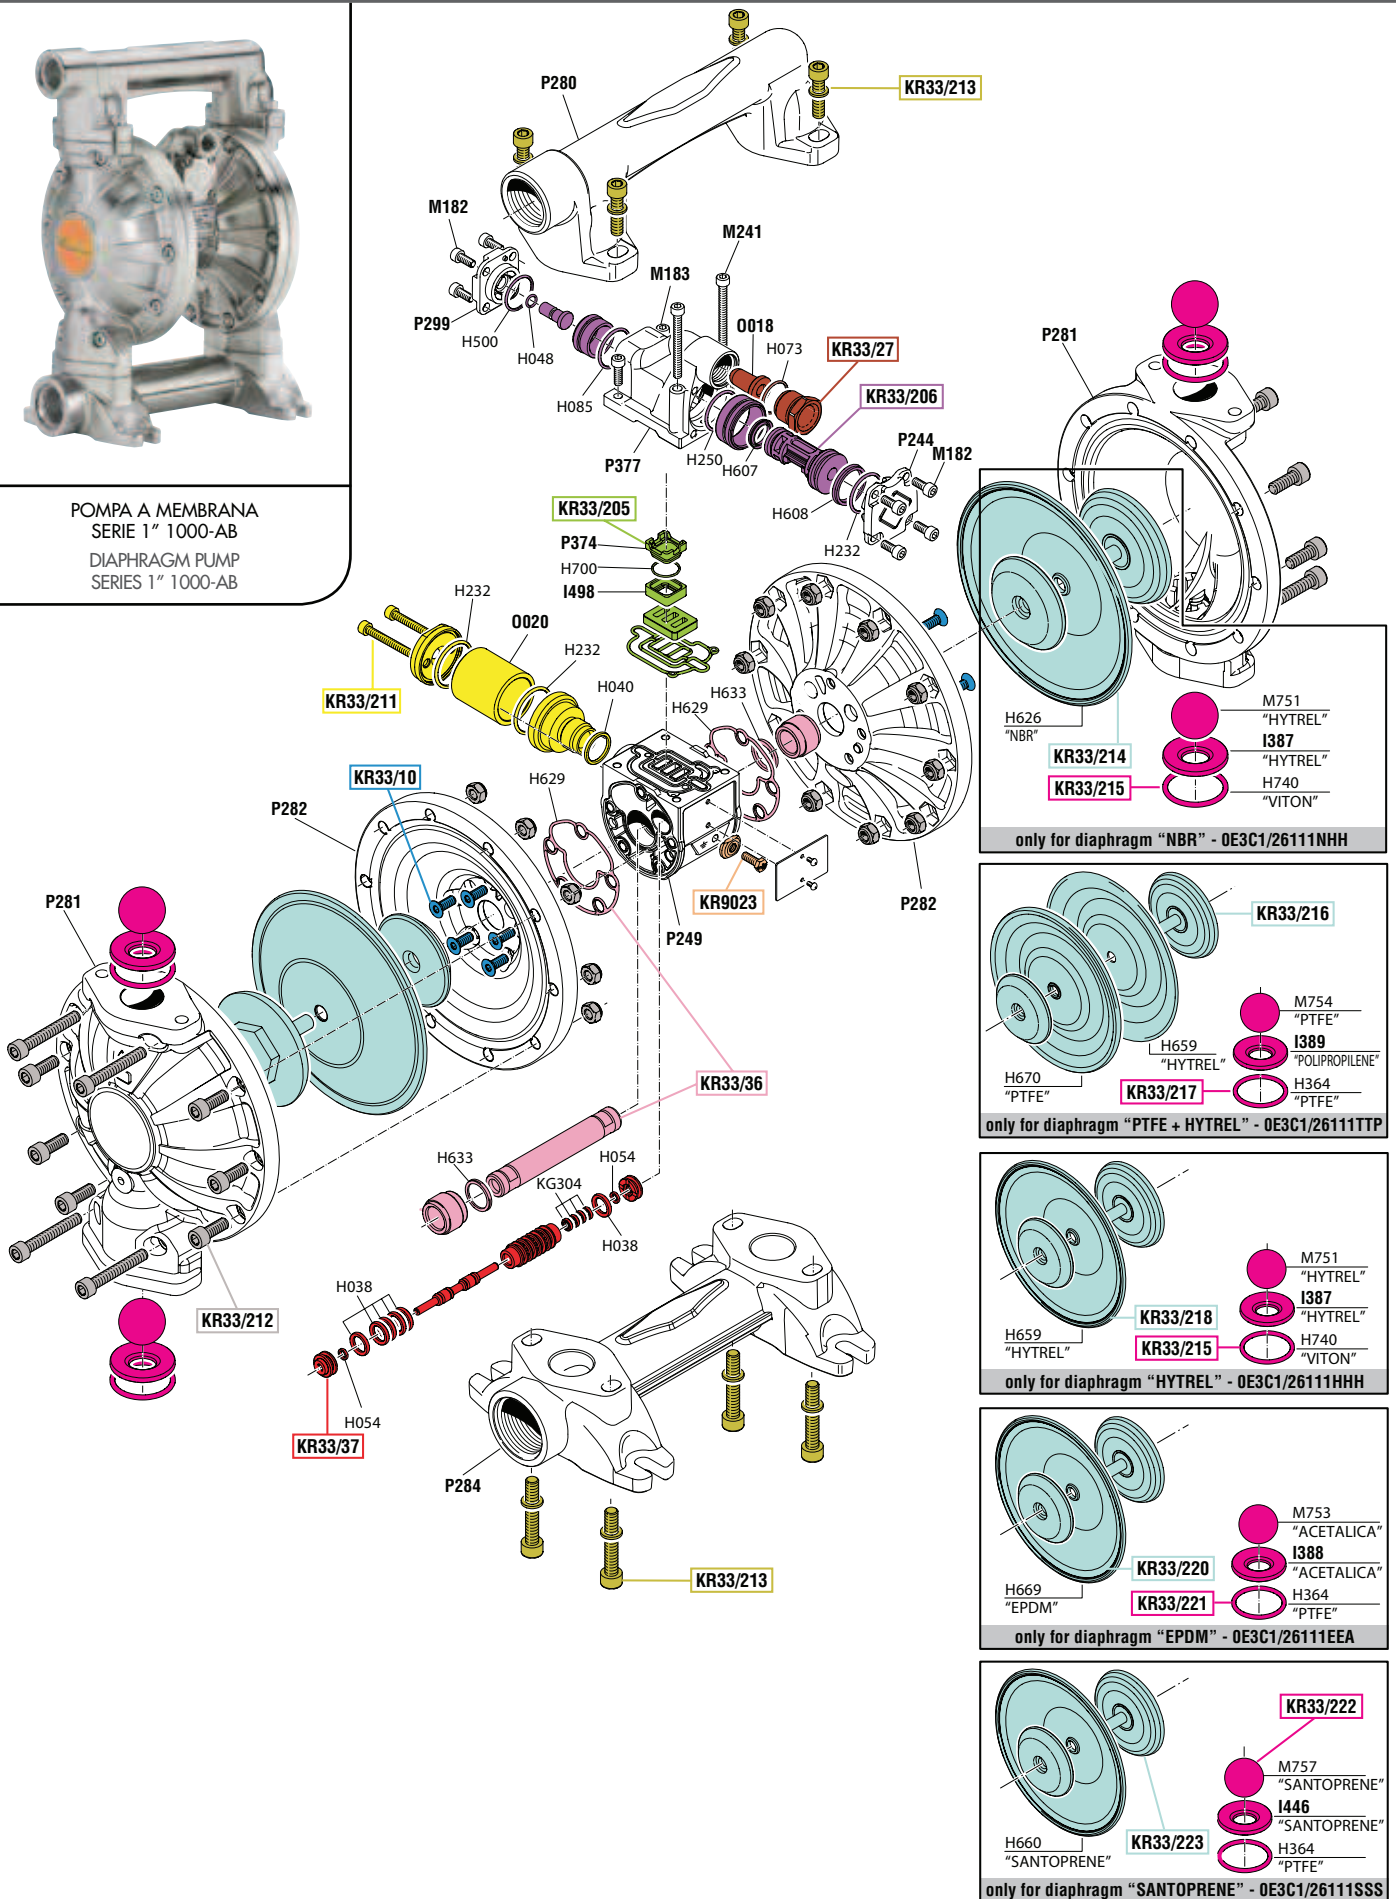

VISTA ESPLOSA - EXPLODED VIEW