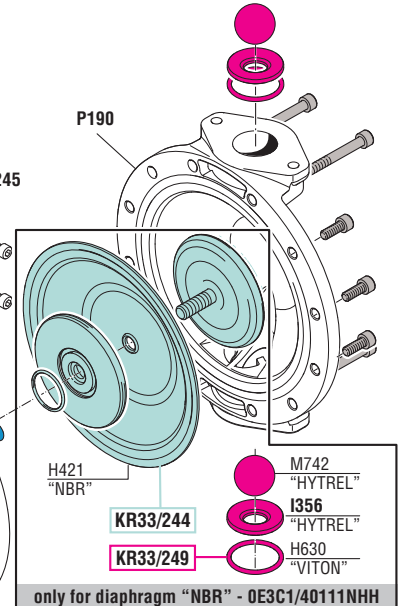

VISTA ESPLOSA - EXPLODED VIEW