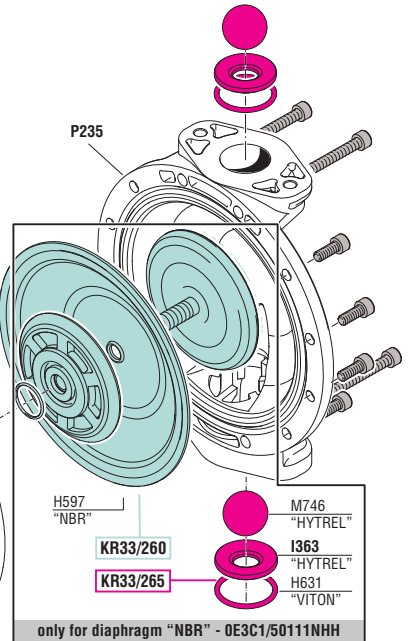

VISTA ESPLOSA - EXPLODED VIEW