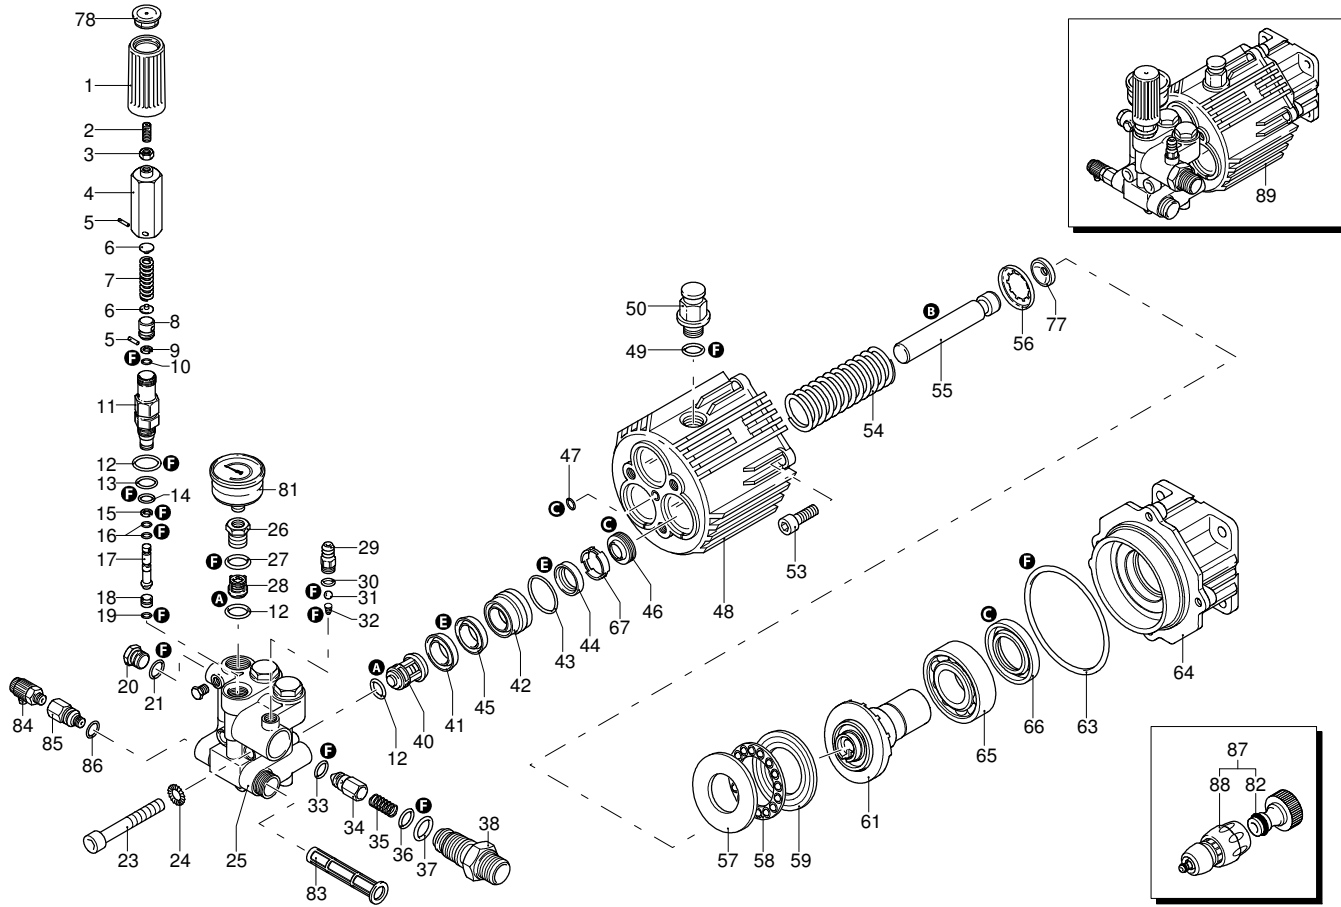

# Model 810

Version:

Serial number:

Code: **22326**

08/02/2010

Validity	Pos.	Code	Description	Q
	1	2281640	Handle	1
	2	2281630	Frame	1
	3	2281700	Handwheel	2
	4	2281690	Vibration damper	2
	5	380561	Wheel	2
	6	50016	Plug	2
	7	390311	Washer	8
	8	380250	Screw	4
	9	160311	Nut	4
	10	4903	Motor	1
	11	1262790	Detergent hose	1
	12	1341030	Filter	1
	13	1269115	Hose assembly	1
	14	2180150	Detergent hose	1

# Model 810

Version:

Serial number:

Code: **22326**

08/02/2010

Validity	Pos.	Code	Description	Q
	1	1981780	Knob	1
	2	1980300	Nut	1
	3	1980470	Screw	1
	4	1980390	Insert	1
	5	1080070	Pin	2
	6	1980220	Wobble plate	2
	7	1271070	Spring	1
	8	1080041	Piston	1
	9	1080401	Ring	1
	10	1080250	O-ring	1
	11	1980210	Piston guide	1
	12	880830	O-ring	7
	13	740290	O-ring	1
	14	800560	O-ring	1
	15	1271170	Ring	1
	16	1080190	O-ring	2
	17	1271160	Piston	1
	18	1980200	Seat	1
	19	1470210	O-ring	1
	20	880581	Plug	1
	21	820510	O-ring	1
	23	1980310	Screw	3
	24	650530	Washer	3
	25	1982450	Head	1
	26	1260162	Plug	3
	27	960160	O-ring	3
	28	1269050	Valve	3
	29	1982520	Hose tail	1
	30	480480	O-ring	1
	31	1250280	Ball	1
	32	1560520	Spring	1
	33	1460430	O-ring	1
	34	1540170	Shutter	1
	35	1080091	Spring	1
	36	394280	O-ring	1
	37	1200690	O-ring	1
	38	1270091	Injector	1
	40	1989050	Valve	3
	41	1342761	Gasket	3
	42	1981570	Piston guide	3
	43	770260	O-ring	3
	44	1260440	Water seal	3
	45	1981580	Ring	3
	46	1980410	Oil seal	3
	47	770090	O-ring	1
	48	1983050	Pump body	1
	49	740290	O-ring	1
	50	1980380	Plug	1
	53	180030	Screw	4
	54	1981140	Spring	3
	55	1981120	Piston	3
	56	1980150	Ring	3
	57	1983100	Fifth wheel	1
	58	1980250	Fifth wheel	1
	59	1980240	Fifth wheel	1
	61	1982840	Shaft	1
	63	1980340	O-ring	1
	64	1981420	Flange	1
	65	1982360	Bearing	1
	66	1140380	Oil seal	1
	67	1980430	Spacer	3
	77	1981130	Wobble plate	3