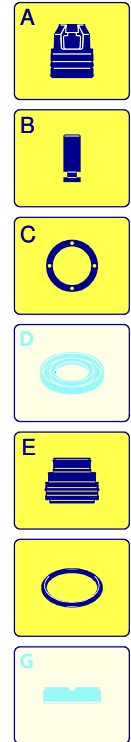

Model 810

Version:

Serial number:

Code: **22326**

08/02/2010

Validity	Pos.	Code	Description	Q
	78	1981770	Plug	1
	81	3232	Pressure gauge	1
	82	1270940	Fitting	1
	83	1260660	Filter	1
	84	2760630	Valve	1
	85	1983550	Fitting	1
	86	820510	O-ring	1
	87	40111	Fitting kit	1
	88	40086	Fitting	1
	89	22347	Pump	1
	A	2869	Valve kit	1
	B	2513	Piston kit	1
	C	2797	Oil seal kit	1
	E	2167	Water seal kit	1
	F	2799	Gasket kit	1