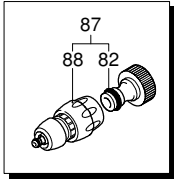

# Model 810

Version:

Serial number:

Code: **22326**

08/02/2010

Validity	Pos.	Code	Description	Q
	1	2281640	Handle	1
	2	2281630	Frame	1
	3	2281700	Handwheel	2
	4	2281690	Vibration damper	2
	5	380561	Wheel	2
	6	50016	Plug	2
	7	390311	Washer	8
	8	380250	Screw	4
	9	160311	Nut	4
	10	4903	Motor	1
	11	1262790	Detergent hose	1
	12	1341030	Filter	1
	13	1269115	Hose assembly	1
	14	2180150	Detergent hose	1

# Model 810

Version:

Serial number:

Code: **22326**

08/02/2010

Validity	Pos.	Code	Description	Q
	1	1981780	Knob	1
	2	1980300	Nut	1
	3	1980470	Screw	1
	4	1980390	Insert	1
	5	1080070	Pin	2
	6	1980220	Wobble plate	2
	7	1271070	Spring	1
	8	1080041	Piston	1
	9	1080401	Ring	1
	10	1080250	O-ring	1
	11	1980210	Piston guide	1
	12	880830	O-ring	7
	13	740290	O-ring	1
	14	800560	O-ring	1
	15	1271170	Ring	1
	16	1080190	O-ring	2
	17	1271160	Piston	1
	18	1980200	Seat	1
	19	1470210	O-ring	1
	20	880581	Plug	1
	21	820510	O-ring	1
	23	1980310	Screw	3
	24	650530	Washer	3
	25	1982450	Head	1
	26	1260162	Plug	3
	27	960160	O-ring	3
	28	1269050	Valve	3
	29	1982520	Hose tail	1
	30	480480	O-ring	1
	31	1250280	Ball	1
	32	1560520	Spring	1
	33	1460430	O-ring	1
	34	1540170	Shutter	1
	35	1080091	Spring	1
	36	394280	O-ring	1
	37	1200690	O-ring	1
	38	1270091	Injector	1
	40	1989050	Valve	3
	41	1342761	Gasket	3
	42	1981570	Piston guide	3
	43	770260	O-ring	3
	44	1260440	Water seal	3
	45	1981580	Ring	3
	46	1980410	Oil seal	3
	47	770090	O-ring	1
	48	1983050	Pump body	1
	49	740290	O-ring	1
	50	1980380	Plug	1
	53	180030	Screw	4
	54	1981140	Spring	3
	55	1981120	Piston	3
	56	1980150	Ring	3
	57	1983100	Fifth wheel	1
	58	1980250	Fifth wheel	1
	59	1980240	Fifth wheel	1
	61	1982840	Shaft	1
	63	1980340	O-ring	1
	64	1981420	Flange	1
	65	1982360	Bearing	1
	66	1140380	Oil seal	1
	67	1980430	Spacer	3
	77	1981130	Wobble plate	3