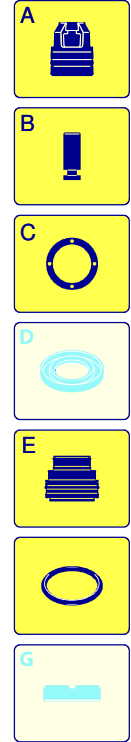

# Model 810

Version:

Serial number:

Code: **22326**

08/02/2010

Validity	Pos.	Code	Description	Q
	1	2281640	Handle	1
	2	2281630	Frame	1
	3	2281700	Handwheel	2
	4	2281690	Vibration damper	2
	5	380561	Wheel	2
	6	50016	Plug	2
	7	390311	Washer	8
	8	380250	Screw	4
	9	160311	Nut	4
	10	4903	Motor	1
	11	1262790	Detergent hose	1
	12	1341030	Filter	1
	13	1269115	Hose assembly	1
	14	2180150	Detergent hose	1

# Model 810

Version:

Serial number:

Code: **22326**

08/02/2010

Validity	Pos.	Code	Description	Q
	1	1981780	Knob	1
	2	1980300	Nut	1
	3	1980470	Screw	1
	4	1980390	Insert	1
	5	1080070	Pin	2
	6	1980220	Wobble plate	2
	7	1271070	Spring	1
	8	1080041	Piston	1
	9	1080401	Ring	1
	10	1080250	O-ring	1
	11	1980210	Piston guide	1
	12	880830	O-ring	7
	13	740290	O-ring	1
	14	800560	O-ring	1
	15	1271170	Ring	1
	16	1080190	O-ring	2
	17	1271160	Piston	1
	18	1980200	Seat	1
	19	1470210	O-ring	1
	20	880581	Plug	1
	21	820510	O-ring	1
	23	1980310	Screw	3
	24	650530	Washer	3
	25	1982450	Head	1
	26	1260162	Plug	3
	27	960160	O-ring	3
	28	1269050	Valve	3
	29	1982520	Hose tail	1
	30	480480	O-ring	1
	31	1250280	Ball	1
	32	1560520	Spring	1
	33	1460430	O-ring	1
	34	1540170	Shutter	1
	35	1080091	Spring	1
	36	394280	O-ring	1
	37	1200690	O-ring	1
	38	1270091	Injector	1
	40	1989050	Valve	3
	41	1342761	Gasket	3
	42	1981570	Piston guide	3
	43	770260	O-ring	3
	44	1260440	Water seal	3
	45	1981580	Ring	3
	46	1980410	Oil seal	3
	47	770090	O-ring	1
	48	1983050	Pump body	1
	49	740290	O-ring	1
	50	1980380	Plug	1
	53	180030	Screw	4
	54	1981140	Spring	3
	55	1981120	Piston	3
	56	1980150	Ring	3
	57	1983100	Fifth wheel	1
	58	1980250	Fifth wheel	1
	59	1980240	Fifth wheel	1
	61	1982840	Shaft	1
	63	1980340	O-ring	1
	64	1981420	Flange	1
	65	1982360	Bearing	1
	66	1140380	Oil seal	1
	67	1980430	Spacer	3
	77	1981130	Wobble plate	3