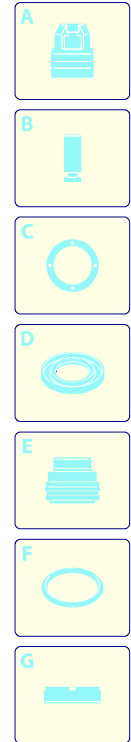

# Model 810

Version:

Serial number:

Code: **22326**

08/02/2010

Validity	Pos.	Code	Description	Q
	1	2281640	Handle	1
	2	2281630	Frame	1
	3	2281700	Handwheel	2
	4	2281690	Vibration damper	2
	5	380561	Wheel	2
	6	50016	Plug	2
	7	390311	Washer	8
	8	380250	Screw	4
	9	160311	Nut	4
	10	4903	Motor	1
	11	1262790	Detergent hose	1
	12	1341030	Filter	1
	13	1269115	Hose assembly	1
	14	2180150	Detergent hose	1

# Model 810

Version:

Serial number:

Code: **22326**

08/02/2010

Validity	Pos.	Code	Description	Q
	1	1981780	Knob	1
	2	1980300	Nut	1
	3	1980470	Screw	1
	4	1980390	Insert	1
	5	1080070	Pin	2
	6	1980220	Wobble plate	2
	7	1271070	Spring	1
	8	1080041	Piston	1
	9	1080401	Ring	1
	10	1080250	O-ring	1
	11	1980210	Piston guide	1
	12	880830	O-ring	7
	13	740290	O-ring	1
	14	800560	O-ring	1
	15	1271170	Ring	1
	16	1080190	O-ring	2
	17	1271160	Piston	1
	18	1980200	Seat	1
	19	1470210	O-ring	1
	20	880581	Plug	1
	21	820510	O-ring	1
	23	1980310	Screw	3
	24	650530	Washer	3
	25	1982450	Head	1
	26	1260162	Plug	3
	27	960160	O-ring	3
	28	1269050	Valve	3
	29	1982520	Hose tail	1
	30	480480	O-ring	1
	31	1250280	Ball	1
	32	1560520	Spring	1
	33	1460430	O-ring	1
	34	1540170	Shutter	1
	35	1080091	Spring	1
	36	394280	O-ring	1
	37	1200690	O-ring	1
	38	1270091	Injector	1
	40	1989050	Valve	3
	41	1342761	Gasket	3
	42	1981570	Piston guide	3
	43	770260	O-ring	3
	44	1260440	Water seal	3
	45	1981580	Ring	3
	46	1980410	Oil seal	3
	47	770090	O-ring	1
	48	1983050	Pump body	1
	49	740290	O-ring	1
	50	1980380	Plug	1
	53	180030	Screw	4
	54	1981140	Spring	3
	55	1981120	Piston	3
	56	1980150	Ring	3
	57	1983100	Fifth wheel	1
	58	1980250	Fifth wheel	1
	59	1980240	Fifth wheel	1
	61	1982840	Shaft	1
	63	1980340	O-ring	1
	64	1981420	Flange	1
	65	1982360	Bearing	1
	66	1140380	Oil seal	1
	67	1980430	Spacer	3
	77	1981130	Wobble plate	3