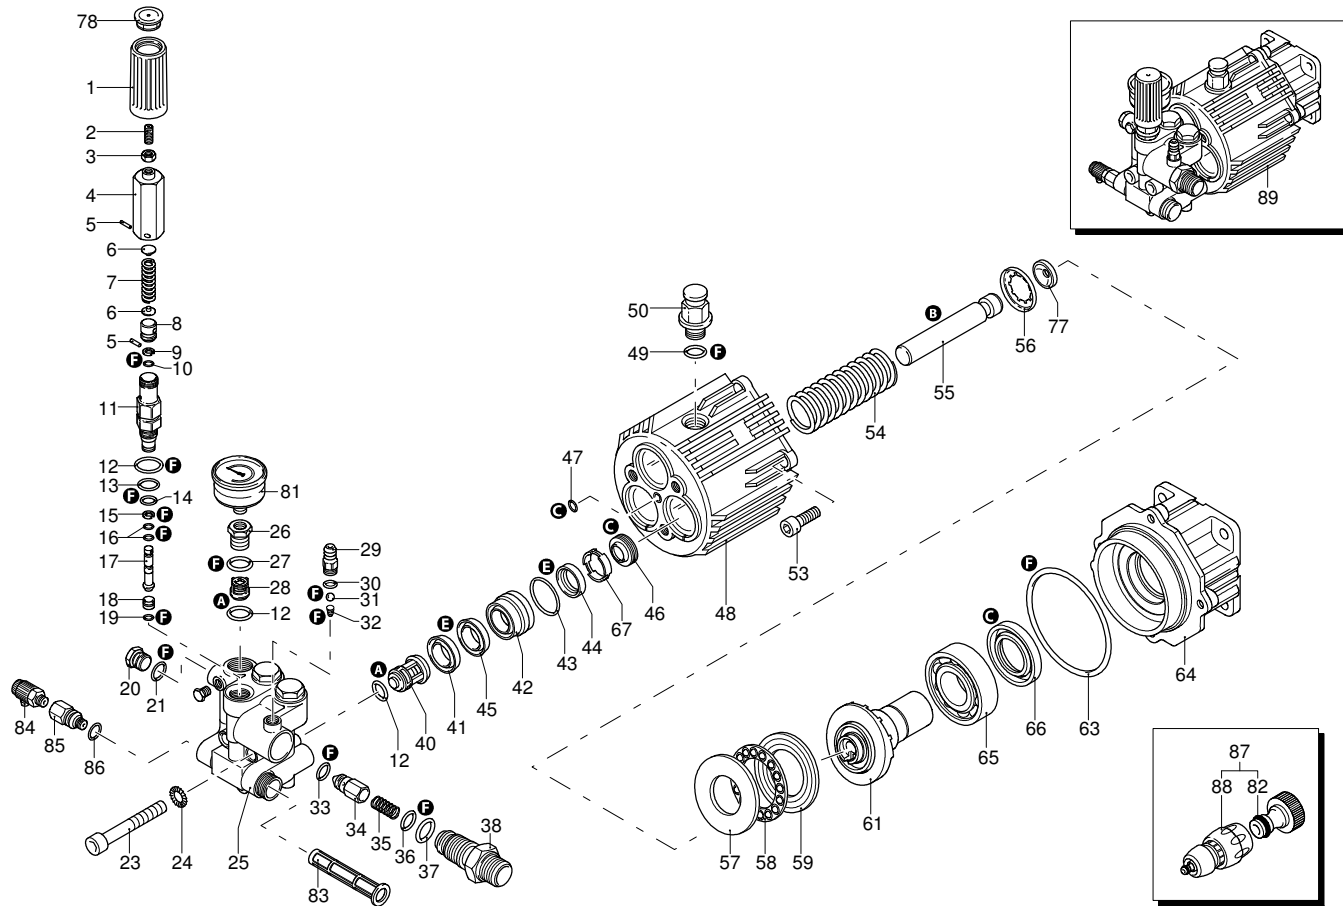

# Model 810

Version:

Serial number:

Code: **22326**

08/02/2010

Validity	Pos.	Code	Description	Q
	1	1981780	Knob	1
	2	1980300	Nut	1
	3	1980470	Screw	1
	4	1980390	Insert	1
	5	1080070	Pin	2
	6	1980220	Wobble plate	2
	7	1271070	Spring	1
	8	1080041	Piston	1
	9	1080401	Ring	1
	10	1080250	O-ring	1
	11	1980210	Piston guide	1
	12	880830	O-ring	7
	13	740290	O-ring	1
	14	800560	O-ring	1
	15	1271170	Ring	1
	16	1080190	O-ring	2
	17	1271160	Piston	1
	18	1980200	Seat	1
	19	1470210	O-ring	1
	20	880581	Plug	1
	21	820510	O-ring	1
	23	1980310	Screw	3
	24	650530	Washer	3
	25	1982450	Head	1
	26	1260162	Plug	3
	27	960160	O-ring	3
	28	1269050	Valve	3
	29	1982520	Hose tail	1
	30	480480	O-ring	1
	31	1250280	Ball	1
	32	1560520	Spring	1
	33	1460430	O-ring	1
	34	1540170	Shutter	1
	35	1080091	Spring	1
	36	394280	O-ring	1
	37	1200690	O-ring	1
	38	1270091	Injector	1
	40	1989050	Valve	3
	41	1342761	Gasket	3
	42	1981570	Piston guide	3
	43	770260	O-ring	3
	44	1260440	Water seal	3
	45	1981580	Ring	3
	46	1980410	Oil seal	3
	47	770090	O-ring	1
	48	1983050	Pump body	1
	49	740290	O-ring	1
	50	1980380	Plug	1
	53	180030	Screw	4
	54	1981140	Spring	3
	55	1981120	Piston	3
	56	1980150	Ring	3
	57	1983100	Fifth wheel	1
	58	1980250	Fifth wheel	1
	59	1980240	Fifth wheel	1
	61	1982840	Shaft	1
	63	1980340	O-ring	1
	64	1981420	Flange	1
	65	1982360	Bearing	1
	66	1140380	Oil seal	1
	67	1980430	Spacer	3
	77	1981130	Wobble plate	3

# Model 810

Version:

Serial number:

Code: **22326**

08/02/2010

Validity	Pos.	Code	Description	Q
	78	1981770	Plug	1
	81	3232	Pressure gauge	1
	82	1270940	Fitting	1
	83	1260660	Filter	1
	84	2760630	Valve	1
	85	1983550	Fitting	1
	86	820510	O-ring	1
	87	40111	Fitting kit	1
	88	40086	Fitting	1
	89	22347	Pump	1
	A	2869	Valve kit	1
	B	2513	Piston kit	1
	C	2797	Oil seal kit	1
	E	2167	Water seal kit	1
	F	2799	Gasket kit	1