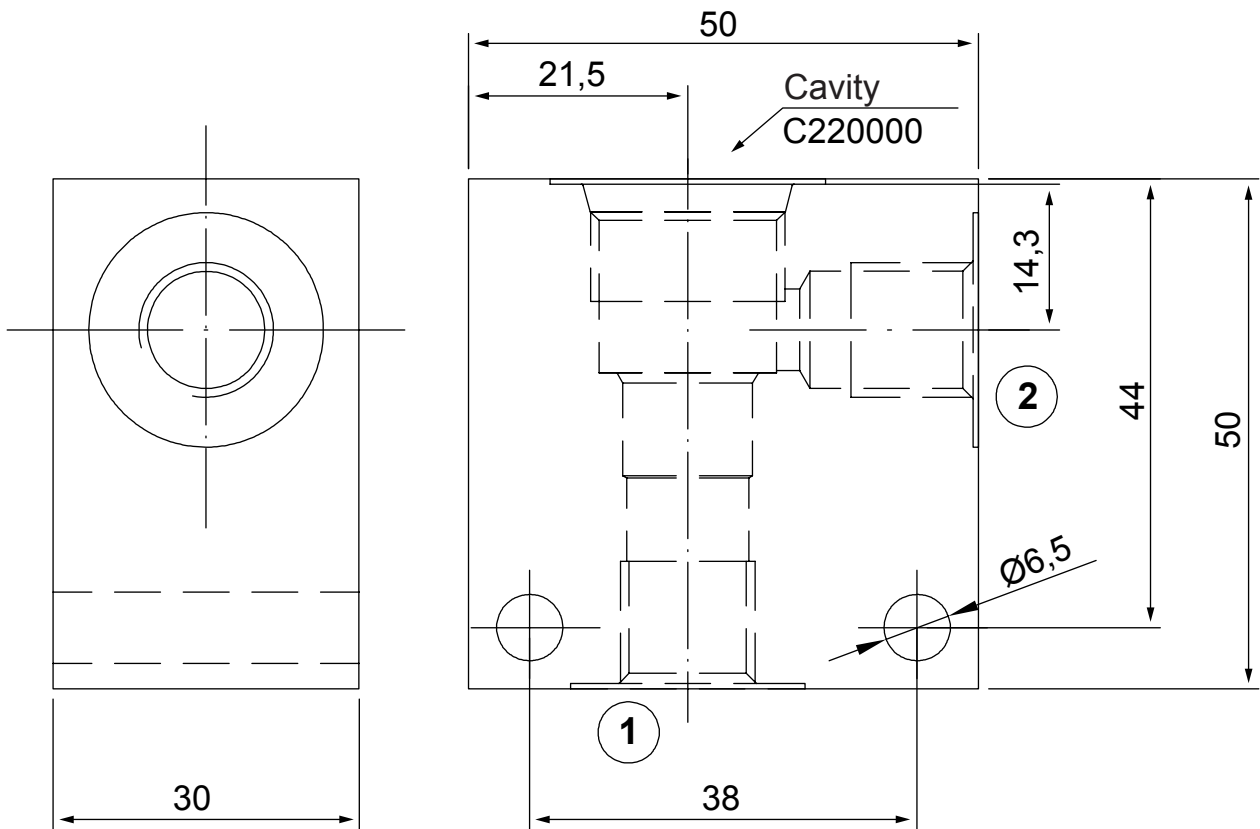

STANDARD BODY FOR LINE MOUNTING

275

Ordering code