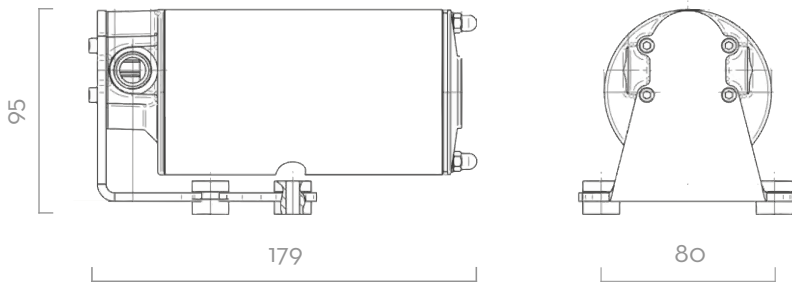

OIL

WATER

WINDSCREEN

CHART

IN THE BOX

- GARDA PUMP
- INSTRUCTION MANUAL

DETAILS

ON/OFF SWITCH

BRONZE GEAR

DIMENSIONS

MATERIALS

- BODY: CAST IRON
- SHAFT: STEEL
- GEARS: BRONZE

Dimensions expressed in millimeters

TECHNICAL DATA

CODE	DESCRIPTION	FLUIDS TYPE	FLOW RATE		WORKING PRESSURE		VOLTS/HZ	MAX DRAW	FUSE	PORTS
			L/MIN	GPM	BAR	PSI				
NMT450000A	GARDA 1 12V	O D W	8	2,1	1,5	22	12	12 A	-	3/8"
NMT450001A	GARDA 1 24V	O D W	8	2,1	1,5	22	24	6 A	-	3/8"
NMT450002A	GARDA 2 12V	O D W	10	2,6	3,5	50	12	19 A	-	3/8"
NMT450003A	GARDA 2 24V	O D W	10	2,6	3,5	50	24	10 A	-	3/8"
NMT460000A	GARDA 2 12V W/WITCH 2MT CABLE	O D W	10	2,6	3,5	50	12	19 A	25 A	3/8"
NMT460001A	GARDA 2 24V W/WITCH 2MT CABLE	O D W	10	2,6	3,5	50	24	10 A	15 A	3/8"
NMT450006	GARDA 5 230V/50HZ	O D	10	2,6	3,5	50	230/50	1,8 A	1,8 A	3/8"