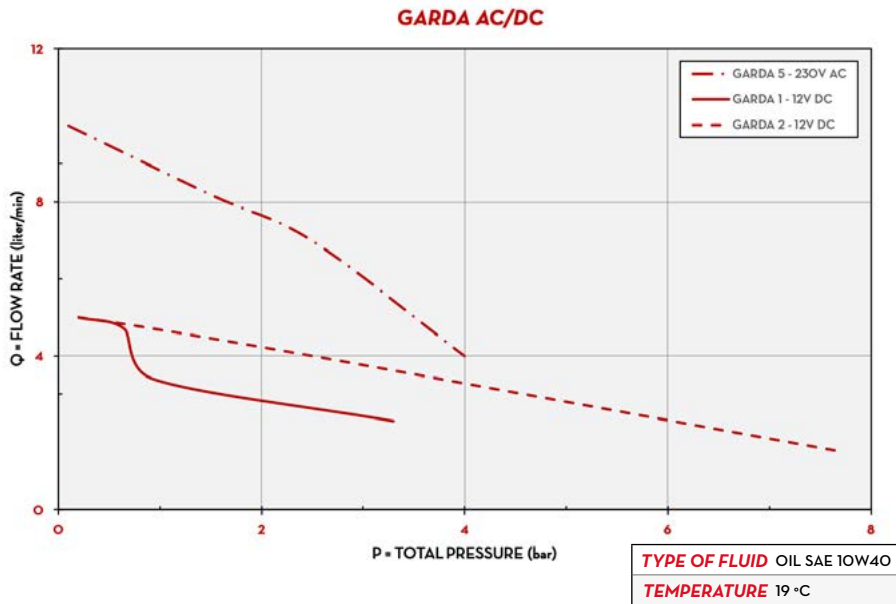

OIL

WATER

WINDSCREEN

CHART

IN THE BOX

- GARDA PUMP
- INSTRUCTION MANUAL

DETAILS

ON/OFF SWITCH