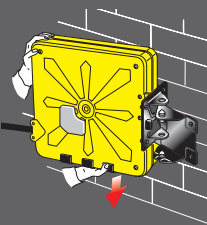

## S. 440

THE HOSE REELS ARE EQUIPPED WITH A UNIVERSAL HOSE STOP; THOSE WITH HOSE ARE PROVIDED WITH A 0,6 m INLET CONNECTION HOSE.

- The template supplied, facilitates drilling of the holes and therefore hose reel fixing.

- The quick coupling support (see page 82) that facilitates installation in battery is available on request.

- The quick coupling adjustable support (see page 82) that enables 40° rotation to the right or left of the hose reel is available on request.