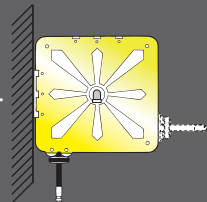

- The adjustable arms can be easily repositioned according to needs (see page 77).