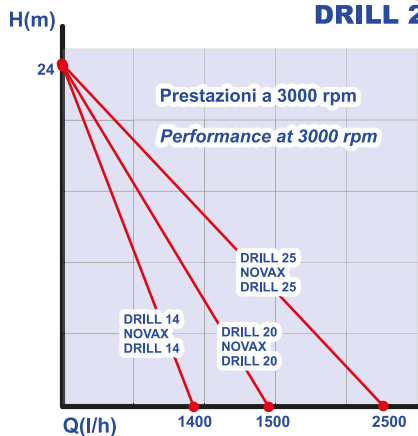

PAT.PEND.

DRILL 14

PAT.PEND.

DRILL 20

PAT.PEND.

DRILL 25

**NOVAX
DRILL 25**

Code	Model	L / h	ØD mm	Hmax(m)	r.p.m. MAX.	A x B x H	Kg.	EAN code
290000	DRILL 14	1400	14	24	2850	70x100h120	1.5	8032706070164
330000	DRILL 20	1500	20	24	2850	70x100h120	1.5	8032706070171
340000	DRILL 25	2500	25	24	2850	80x100h120	2	8032706070188
940000	NOVAX DRILL 14	1400	14	24	2850	70x100h120	1.5	8032706070607
950000	NOVAX DRILL 20	1500	20	24	2850	70x100h120	1.5	8032706070614
560000	NOVAX DRILL 25	2500	25	24	2850	80x100h120	2	8032706070621