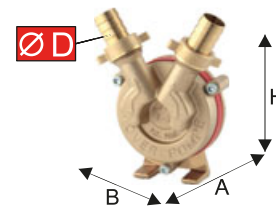

PAT.PEND.

DRILL 14

PAT.PEND.

DRILL 20

PAT.PEND.

DRILL 25

**NOVAX
DRILL 25**

Code	Model	L / h	ØD mm	Hmax(m)	r.p.m. MAX.	A x B x H	Kg.	EAN code
290000	DRILL 14	1400	14	24	2850	70x100h120	1.5	8032706070164
330000	DRILL 20	1500	20	24	2850	70x100h120	1.5	8032706070171
340000	DRILL 25	2500	25	24	2850	80x100h120	2	8032706070188
940000	NOVAX DRILL 14	1400	14	24	2850	70x100h120	1.5	8032706070607
950000	NOVAX DRILL 20	1500	20	24	2850	70x100h120	1.5	8032706070614
560000	NOVAX DRILL 25	2500	25	24	2850	80x100h120	2	8032706070621