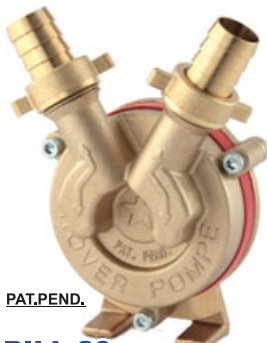

DRILL
BRONZO - BRONZE - BRONCE

DRILL Novax
INOSSIDABILE - INOXDABLE

**NOVAX
DRILL 14**

PAT.PEND.

**NOVAX
DRILL 20**

PAT.PEND.

PAT.PEND.

Ø 9 mm

PAT.PEND.

DRILL 14

PAT.PEND.

DRILL 20

PAT.PEND.

DRILL 25

**NOVAX
DRILL 25**

Code	Model	L / h	ØD mm	Hmax(m)	r.p.m. MAX.	A x B x H	Kg.	EAN code
290000	DRILL 14	1400	14	24	2850	70x100h120	1.5	8032706070164
330000	DRILL 20	1500	20	24	2850	70x100h120	1.5	8032706070171
340000	DRILL 25	2500	25	24	2850	80x100h120	2	8032706070188
940000	NOVAX DRILL 14	1400	14	24	2850	70x100h120	1.5	8032706070607
950000	NOVAX DRILL 20	1500	20	24	2850	70x100h120	1.5	8032706070614
560000	NOVAX DRILL 25	2500	25	24	2850	80x100h120	2	8032706070621