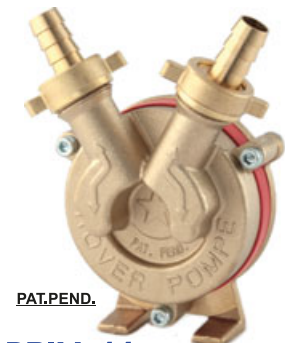

DRILL
BRONZO - BRONZE - BRONCE

DRILL Novax
INOSSIDABILE - INOXDABLE

**NOVAX
DRILL 14**

PAT.PEND.

**NOVAX
DRILL 20**

PAT.PEND.

PAT.PEND.

Ø 9 mm

PAT.PEND.

DRILL 14

PAT.PEND.

DRILL 20

PAT.PEND.

DRILL 25

**NOVAX
DRILL 25**

Code	Model	L / h	ØD mm	Hmax(m)	r.p.m. MAX.	A x B x H	Kg.	EAN code
290000	DRILL 14	1400	14	24	2850	70x100h120	1.5	8032706070164
330000	DRILL 20	1500	20	24	2850	70x100h120	1.5	8032706070171
340000	DRILL 25	2500	25	24	2850	80x100h120	2	8032706070188
940000	NOVAX DRILL 14	1400	14	24	2850	70x100h120	1.5	8032706070607
950000	NOVAX DRILL 20	1500	20	24	2850	70x100h120	1.5	8032706070614
560000	NOVAX DRILL 25	2500	25	24	2850	80x100h120	2	8032706070621