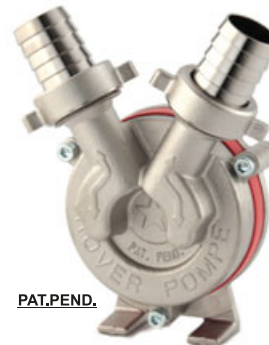

DRILL
BRONZO - BRONZE - BRONCE

DRILL Novax
INOSSIDABILE - INOXDABLE

**NOVAX
DRILL 14**

PAT.PEND.

**NOVAX
DRILL 20**

PAT.PEND.

PAT.PEND.

Ø 9 mm

PAT.PEND.

DRILL 14

PAT.PEND.

DRILL 20

PAT.PEND.

DRILL 25

**NOVAX
DRILL 25**

Code	Model	L / h	ØD mm	Hmax(m)	r.p.m. MAX.	A x B x H	Kg.	EAN code
290000	DRILL 14	1400	14	24	2850	70x100h120	1.5	8032706070164
330000	DRILL 20	1500	20	24	2850	70x100h120	1.5	8032706070171
340000	DRILL 25	2500	25	24	2850	80x100h120	2	8032706070188
940000	NOVAX DRILL 14	1400	14	24	2850	70x100h120	1.5	8032706070607
950000	NOVAX DRILL 20	1500	20	24	2850	70x100h120	1.5	8032706070614
560000	NOVAX DRILL 25	2500	25	24	2850	80x100h120	2	8032706070621