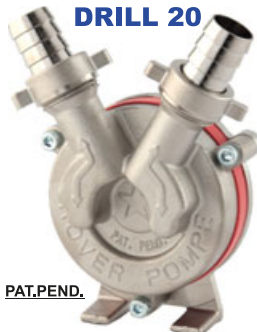

DRILL
BRONZO - BRONZE - BRONCE

DRILL Novax
INOSSIDABILE - INOXDABLE

**NOVAX
DRILL 14**

PAT.PEND.

**NOVAX
DRILL 20**

PAT.PEND.

PAT.PEND.

Ø 9 mm

PAT.PEND.

DRILL 14

PAT.PEND.

DRILL 20

PAT.PEND.

DRILL 25

**NOVAX
DRILL 25**

Code	Model	L / h	ØD mm	Hmax(m)	r.p.m. MAX.	A x B x H	Kg.	EAN code
290000	DRILL 14	1400	14	24	2850	70x100h120	1.5	8032706070164
330000	DRILL 20	1500	20	24	2850	70x100h120	1.5	8032706070171
340000	DRILL 25	2500	25	24	2850	80x100h120	2	8032706070188
940000	NOVAX DRILL 14	1400	14	24	2850	70x100h120	1.5	8032706070607
950000	NOVAX DRILL 20	1500	20	24	2850	70x100h120	1.5	8032706070614
560000	NOVAX DRILL 25	2500	25	24	2850	80x100h120	2	8032706070621