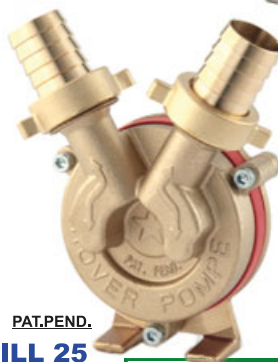

DRILL
BRONZO - BRONZE - BRONCE

DRILL Novax
INOSSIDABILE - INOXDABLE

**NOVAX
DRILL 14**

PAT.PEND.

**NOVAX
DRILL 20**

PAT.PEND.

PAT.PEND.

Ø 9 mm

PAT.PEND.

DRILL 14

PAT.PEND.

DRILL 20

PAT.PEND.

DRILL 25

**NOVAX
DRILL 25**

Code	Model	L / h	ØD mm	Hmax(m)	r.p.m. MAX.	A x B x H	Kg.	EAN code
290000	DRILL 14	1400	14	24	2850	70x100h120	1.5	8032706070164
330000	DRILL 20	1500	20	24	2850	70x100h120	1.5	8032706070171
340000	DRILL 25	2500	25	24	2850	80x100h120	2	8032706070188
940000	NOVAX DRILL 14	1400	14	24	2850	70x100h120	1.5	8032706070607
950000	NOVAX DRILL 20	1500	20	24	2850	70x100h120	1.5	8032706070614
560000	NOVAX DRILL 25	2500	25	24	2850	80x100h120	2	8032706070621