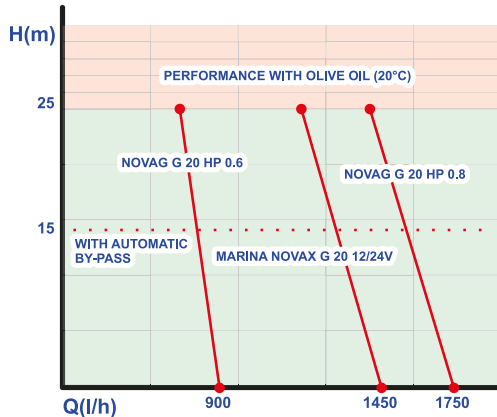

NOVAX-G

INOSSIDABILE - INOXDABLE

"Olive oil, liquid soap, you're welcome"

Standard: INOX gears
Optional: PTFE gears

NOVAX-G 20

COMMUTATORE
ROCKER SWITCH
IN INTERRUPTOR PULSADOR
DRUCKKNOPFSCHALTER

MARINA NOVAX G 20

Accessorio - Aftermarket
CAVO CON PINZE E FUSIBILI
CABLE WITH PLIERS
AND FUSES

code 870035

By-Pass Automatic BE-G
BE-G Automatic By-Pass

code 985035

Code	Model	L/h	ØD mm	HP	Hmax(m)	r.p.m.	A x B x H	Kg.	EAN code
972000	NOVAX G 20 HP 0.6	900	20	0.6	24	1450	230x120h190	6	8032706072373
971000	NOVAX G 20 HP 0.8	1750	20	0.8	24	2850	230x120h190	7	8032706072380
969000	NOVAX MARINA G 20 12V	1450	20	0.6	20	2750	250x120h150	7	8032706072397
968000	NOVAX MARINA G 20 24V	1450	20	0.6	20	2750	250x120h150	7	8032706072403