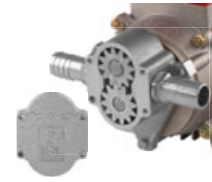

NOVAX-G

INOSSIDABILE - INOXDABLE

"Olive oil, liquid soap, you're welcome"

Standard: INOX gears
Optional: PTFE gears

NOVAX-G 20

COMMUTATORE
ROCKER SWITCH
IN INTERRUPTOR PULSADOR
DRUCKKNOPFSCHALTER

MARINA NOVAX G 20

Accessorio - Aftermarket
CAVO CON PINZE E FUSIBILI
CABLE WITH PLIERS
AND FUSES

code 870035

By-Pass Automatic BE-G
BE-G Automatic By-Pass

code 985035

Code	Model	L/h	ØD mm	HP	Hmax(m)	r.p.m.	A x B x H	Kg.	EAN code
972000	NOVAX G 20 HP 0.6	900	20	0.6	24	1450	230x120h190	6	8032706072373
971000	NOVAX G 20 HP 0.8	1750	20	0.8	24	2850	230x120h190	7	8032706072380
969000	NOVAX MARINA G 20 12V	1450	20	0.6	20	2750	250x120h150	7	8032706072397
968000	NOVAX MARINA G 20 24V	1450	20	0.6	20	2750	250x120h150	7	8032706072403