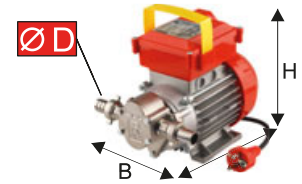

NOVAX-G

INOSSIDABILE - INOXDABLE

"Olive oil, liquid soap, you're welcome"

Standard: INOX gears
Optional: PTFE gears

NOVAX-G 20

COMMUTATORE
ROCKER SWITCH
IN INTERRUPTOR PULSADOR
DRUCKKNOPFSCHALTER

MARINA NOVAX G 20

Accessorio - Aftermarket
CAVO CON PINZE E FUSIBILI
CABLE WITH PLIERS
AND FUSES

code 870035

By-Pass Automatic BE-G
BE-G Automatic By-Pass

code 985035

Code	Model	L/h	ØD mm	HP	Hmax(m)	r.p.m.	A x B x H	Kg.	EAN code
972000	NOVAX G 20 HP 0.6	900	20	0.6	24	1450	230x120h190	6	8032706072373
971000	NOVAX G 20 HP 0.8	1750	20	0.8	24	2850	230x120h190	7	8032706072380
969000	NOVAX MARINA G 20 12V	1450	20	0.6	20	2750	250x120h150	7	8032706072397
968000	NOVAX MARINA G 20 24V	1450	20	0.6	20	2750	250x120h150	7	8032706072403