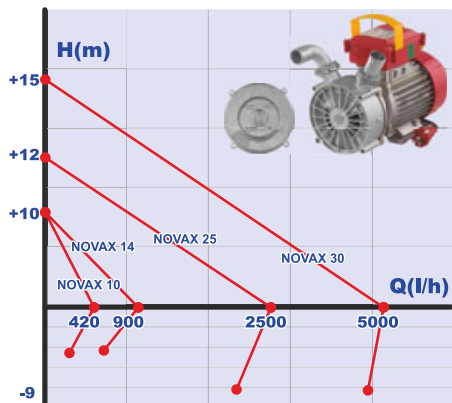

NOVAX Oil

230 V - 50 Hz a.c.
INOSSIDABILE - INOXDABLE

"Sweet transferring"

NOVAX 10 Oil

NOVAX 14 Oil

NOVAX 25 Oil

NOVAX 30 Oil

NOVAX 50 M

COMMUTATORE
ROCKER SWITCH
IN INTERRUPTOR PULSADOR
DRUCKKNOPFSCHALTER

Code	Model	L / h (olive oil - water)	∅D mm	HP	Hmax(m)	r.p.m.	A X B x H	Kg.	EAN code
4200	NOVAX 10 Oil	300 - 420	10	0.4	10	2850	210x120h190	4	8032706071529
800000	NOVAX 14 Oil	600 - 900	14	0.6	10	1450	230x120h190	5	8032706070232
998000	NOVAX 25 Oil	1800 - 2500	25	0.9	12	1450	250x120h190	8	8032706071291
640000	NOVAX 30 Oil	3000 - 5000	30	1.2	15	1450	310x150h210	11	8032706070270
740000	NOVAX 50 M	11000 - 15000	50	3.0	20	1450	400x170h240	22	8032706070300