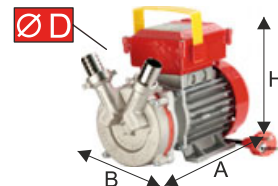

NOVAX Oil

230 V - 50 Hz a.c.
INOSSIDABILE - INOXDABLE

"Sweet transferring"

NOVAX 10 Oil

NOVAX 14 Oil

NOVAX 25 Oil

NOVAX 30 Oil

NOVAX 50 M

COMMUTATORE
ROCKER SWITCH
IN INTERRUPTOR PULSADOR
DRUCKKNOPFSCHALTER

Code	Model	L / h (olive oil - water)	∅D mm	HP	Hmax(m)	r.p.m.	A X B x H	Kg.	EAN code
4200	NOVAX 10 Oil	300 - 420	10	0.4	10	2850	210x120h190	4	8032706071529
800000	NOVAX 14 Oil	600 - 900	14	0.6	10	1450	230x120h190	5	8032706070232
998000	NOVAX 25 Oil	1800 - 2500	25	0.9	12	1450	250x120h190	8	8032706071291
640000	NOVAX 30 Oil	3000 - 5000	30	1.2	15	1450	310x150h210	11	8032706070270
740000	NOVAX 50 M	11000 - 15000	50	3.0	20	1450	400x170h240	22	8032706070300