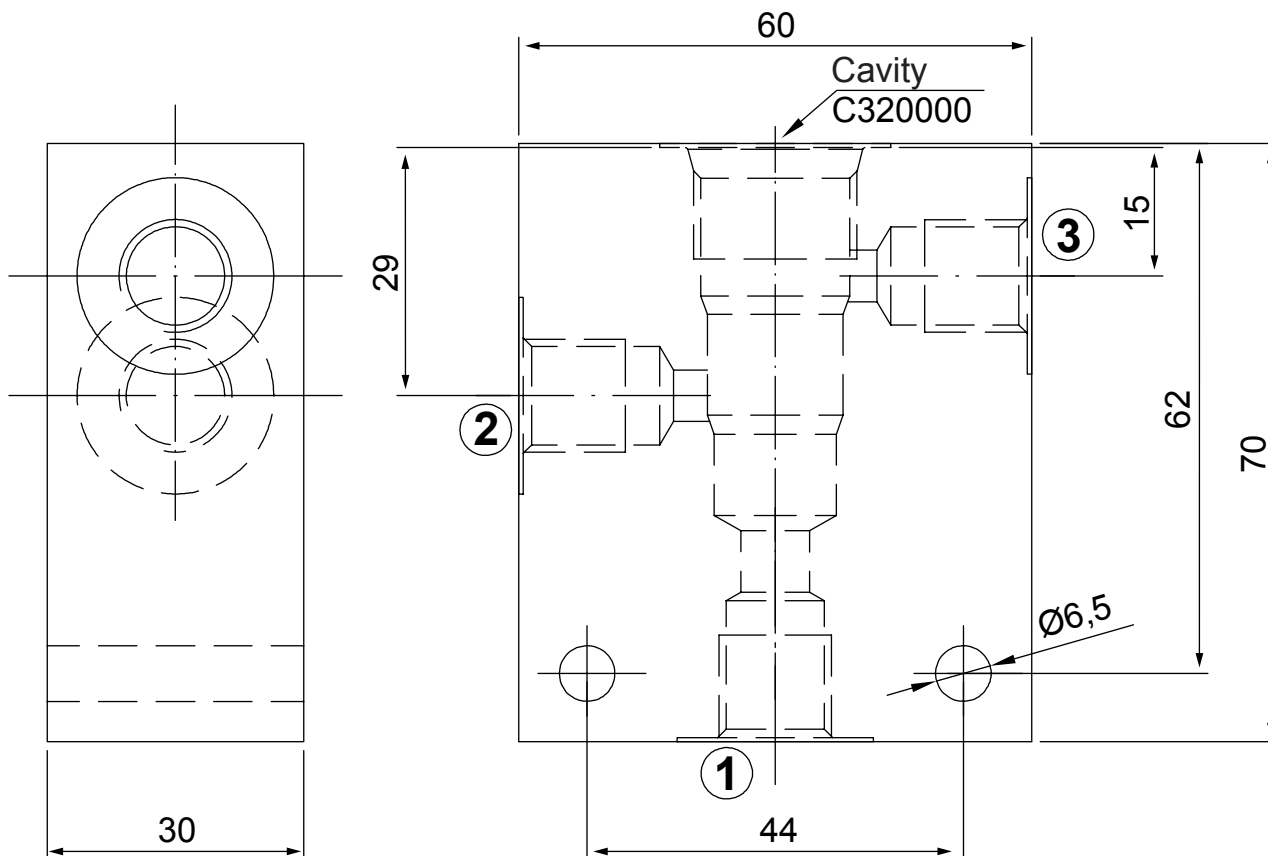

STANDARD BODY FOR LINE MOUNTING

276

Ordering code