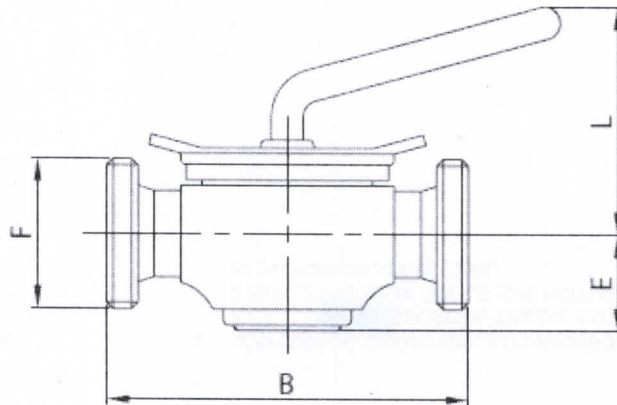

RUBINETTI  
PLUG COCKS  
ROBINETS  
GRIFOS

**SMS**

RUBINETTO 2 VIE EF.  
PLUG COCK 2-WAY ME.  
ROBINET 2 VOIES BF.  
GRIFO 2 VÍAS ER.

DN	B	E	F	L	gr
25	125,0	38,0	40-6	90,0	1.950
38	160,0	45,0	60-6	117,0	4.250
51	170,0	55,0	70-6	122,0	6.450
63	200,0	68,0	85-6	142,0	13.650
76	230,0	71,0	98-6	154,0	18.400