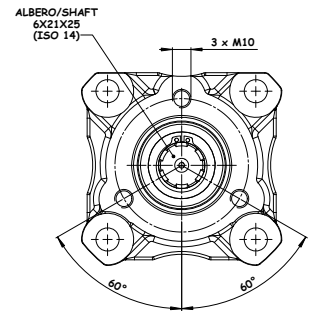

SUPPORTI TRAINO ASAE ASAE ADAPTORS

CODICE FAMIGLIA
FAMILY CODE

103-004

103-004-00301

Supporto traino femmina 1" 3/8 asae per pompe 3 fori
1" 3/8 female asae adaptor for uni pumps

103-004-00409

Supporto traino maschio 1" 3/8 asae per pompe 3 fori
1" 3/8 male asae adaptor for uni pumps