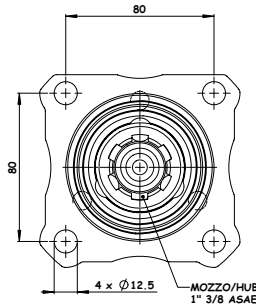

SUPPORTI TRAINO ASAE ASAE ADAPTORS

CODICE FAMIGLIA
FAMILY CODE

103-004

103-004-00301

Supporto traino femmina 1" 3/8 asae per pompe 3 fori
1" 3/8 female asae adaptor for uni pumps

103-004-00409

Supporto traino maschio 1" 3/8 asae per pompe 3 fori
1" 3/8 male asae adaptor for uni pumps