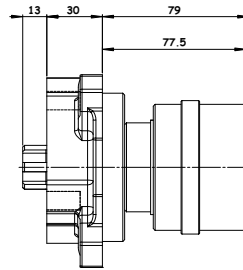

SUPPORTI TRAINO ASAE ASAE ADAPTORS

CODICE FAMIGLIA
FAMILY CODE

103-004

103-004-00301

Supporto traino femmina 1" 3/8 asae per pompe 3 fori
1" 3/8 female asae adaptor for uni pumps

103-004-00409

Supporto traino maschio 1" 3/8 asae per pompe 3 fori
1" 3/8 male asae adaptor for uni pumps