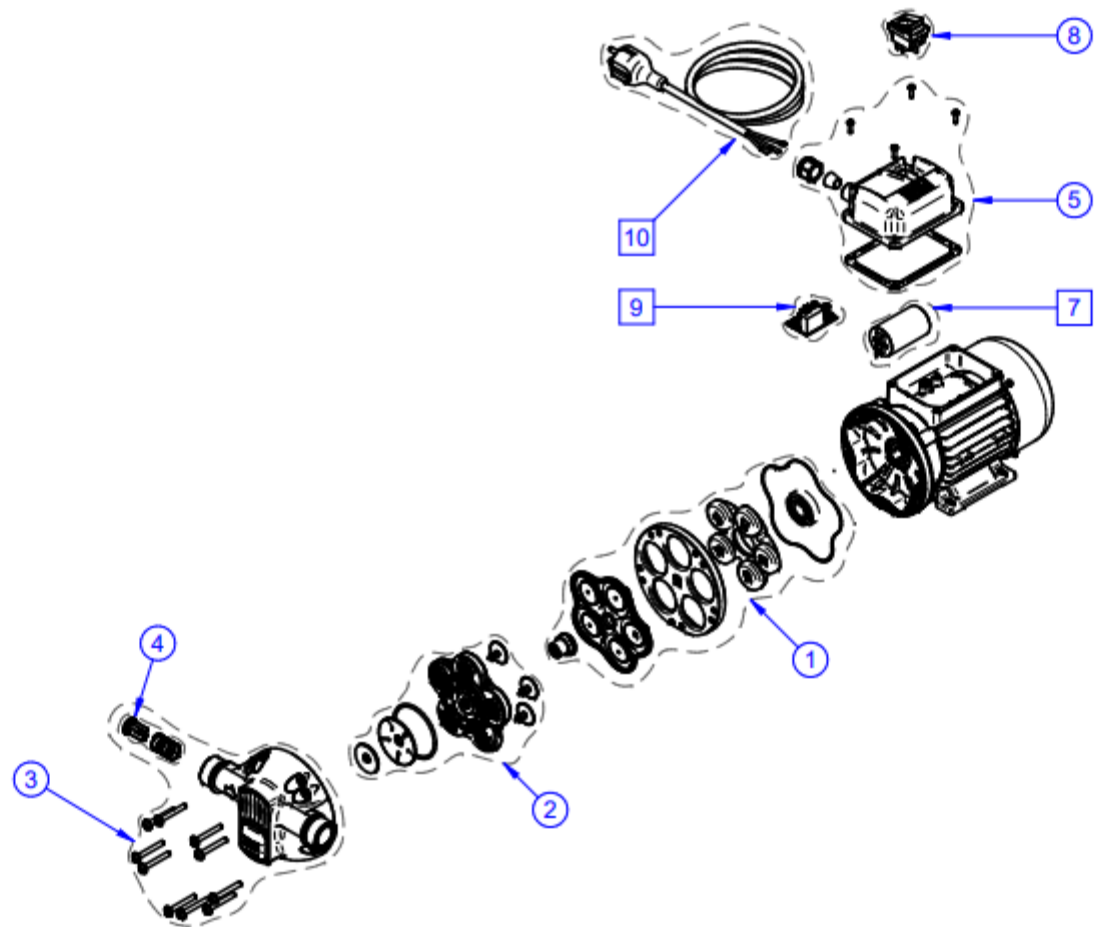

DESCRIPTION:
MEMBRANE PUMP 120/230 V

CODE:
LR_P00063

Some components may vary in shape and color or not be present. Always follow codes and quantity shown in list. ○ fixed components □ variable components

piusi.com

The information contained in this drawing is property of PIUSI and any reproduction in part or as a whole without the written permission is prohibited.

	▲	MATERIAL CODE	MODEL/DESCRIPTION	◆	QUANTITY
▲	🖨	F00203090	SUZZARABLU PUMP 230V/50 2 MT CABLE		
		0001	R19441000 KIT MEMBRANE120/230V 3.5°		1 PC
		0002	R15979000 MEMBRANE PUMP CHAMBERS KIT		1 PC
		0003	R18706000 KIT N HEAD MEMBRANE PUMP		1 PC
		0004	R18892000 KIT BY-PASS DIAPHRAGM PUMP NEW		1 PC
		0005	R16706000 MEMBRANE PUMP 230/50 TERM. BOX COVER KIT		1 PC
		0007	R08533000 CONDENSER 12,5 uF 0,5 HP MOTOR		1 PC
		0008	R16657000 BIPOLAR SWITCH 16A 250V		1 PC