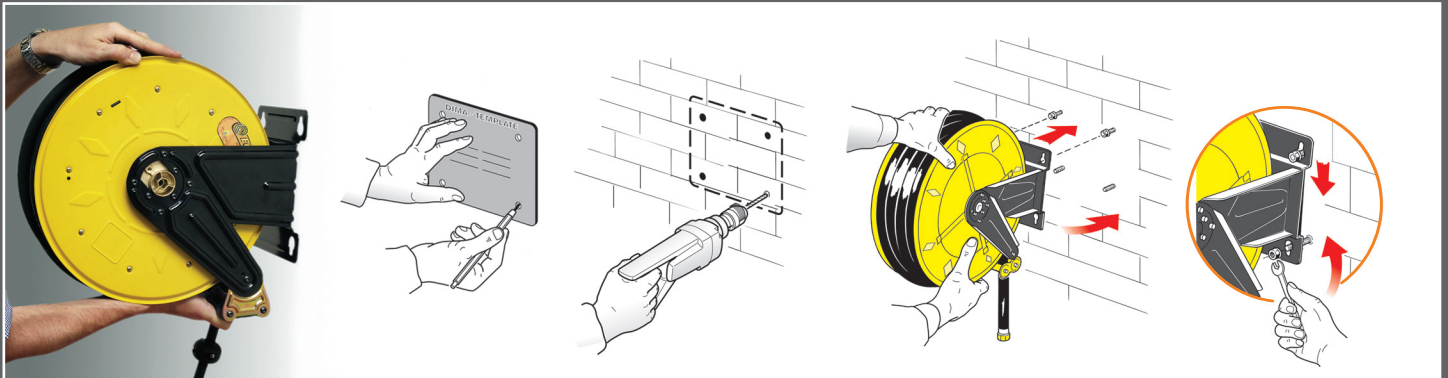

•Hose Reels **installation** (as in the catalogue)

The solid and compact bracket is provided with four slotted mounting holes for **easy and safe installation**. Using the template supplied with the hose reel it's easier to mark plugs holes for hose reel fixing.

•Hose Reels **installation with additional bracket** (optional)

On request an additional bracket for a **quick installation** and **disassembly** is available. Furthermore this bracket allows installing several hose reels in series.

•Hose Reels **installation with swivelling bracket** (optional)

On request a swivelling bracket to make the reel turning 40° to the right and 40° to the left is available.