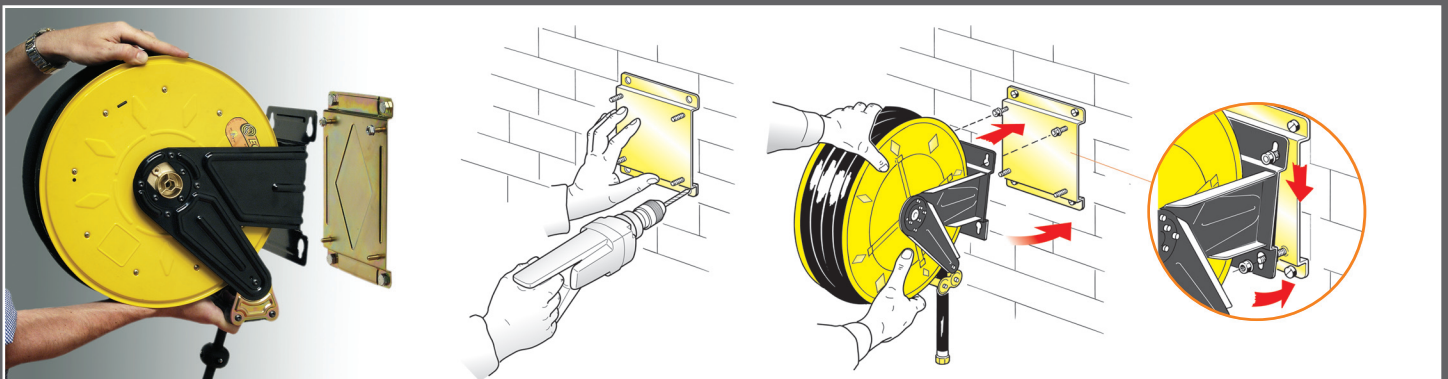

•Hose Reels **installation** (as in the catalogue)

The solid and compact bracket is provided with four slotted mounting holes for **easy and safe installation**. Using the template supplied with the hose reel it's easier to mark plugs holes for hose reel fixing.

•Hose Reels **installation with additional bracket** (optional)

On request an additional bracket for a **quick installation** and **disassembly** is available. Furthermore this bracket allows installing several hose reels in series.

•Hose Reels **installation with swivelling bracket** (optional)

On request a swivelling bracket to make the reel turning 40° to the right and 40° to the left is available.