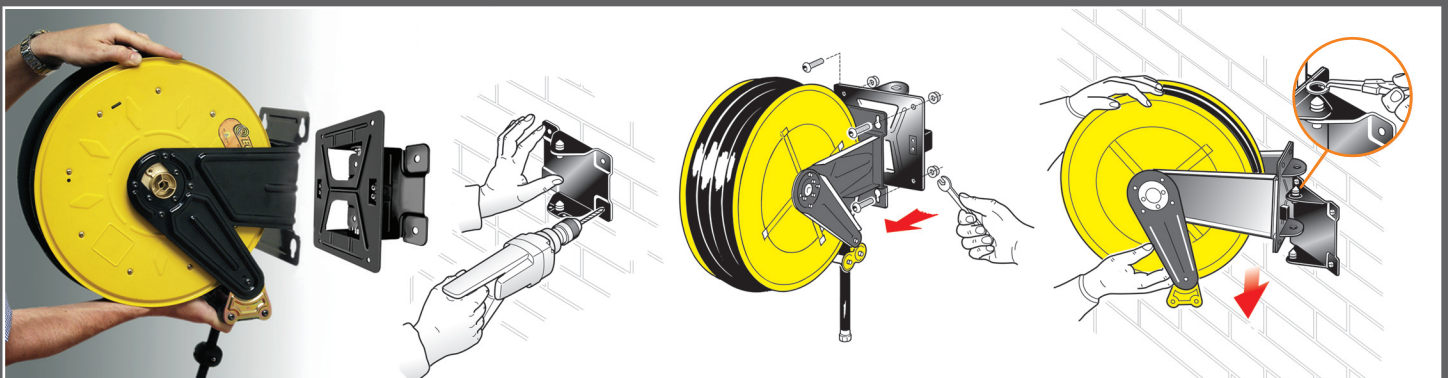

•Hose Reels **installation** (as in the catalogue)

The solid and compact bracket is provided with four slotted mounting holes for **easy and safe installation**. Using the template supplied with the hose reel it's easier to mark plugs holes for hose reel fixing.

•Hose Reels **installation with additional bracket** (optional)

On request an additional bracket for a **quick installation** and **disassembly** is available. Furthermore this bracket allows installing several hose reels in series.

•Hose Reels **installation with swivelling bracket** (optional)

On request a swivelling bracket to make the reel turning 40° to the right and 40° to the left is available.