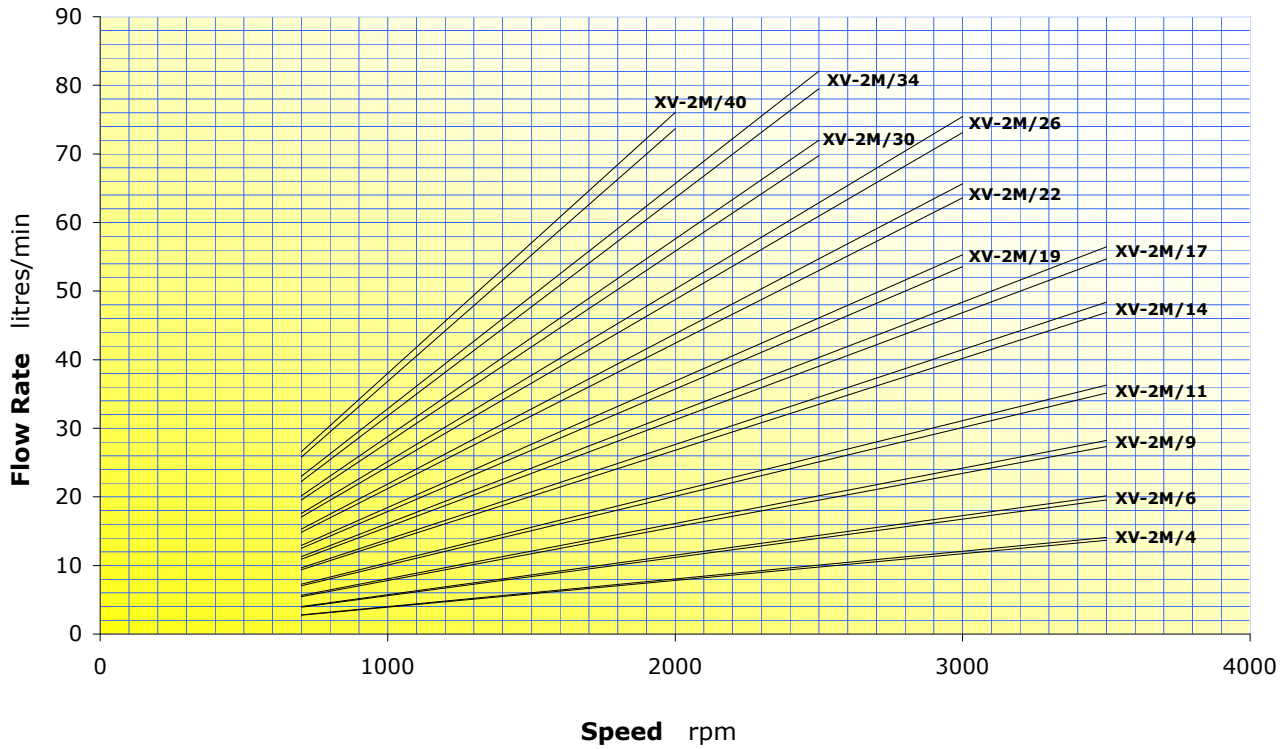

XV-2M CHARACTERISTIC FLOW RATE CURVES

XV-2M MOTOR TORQUE