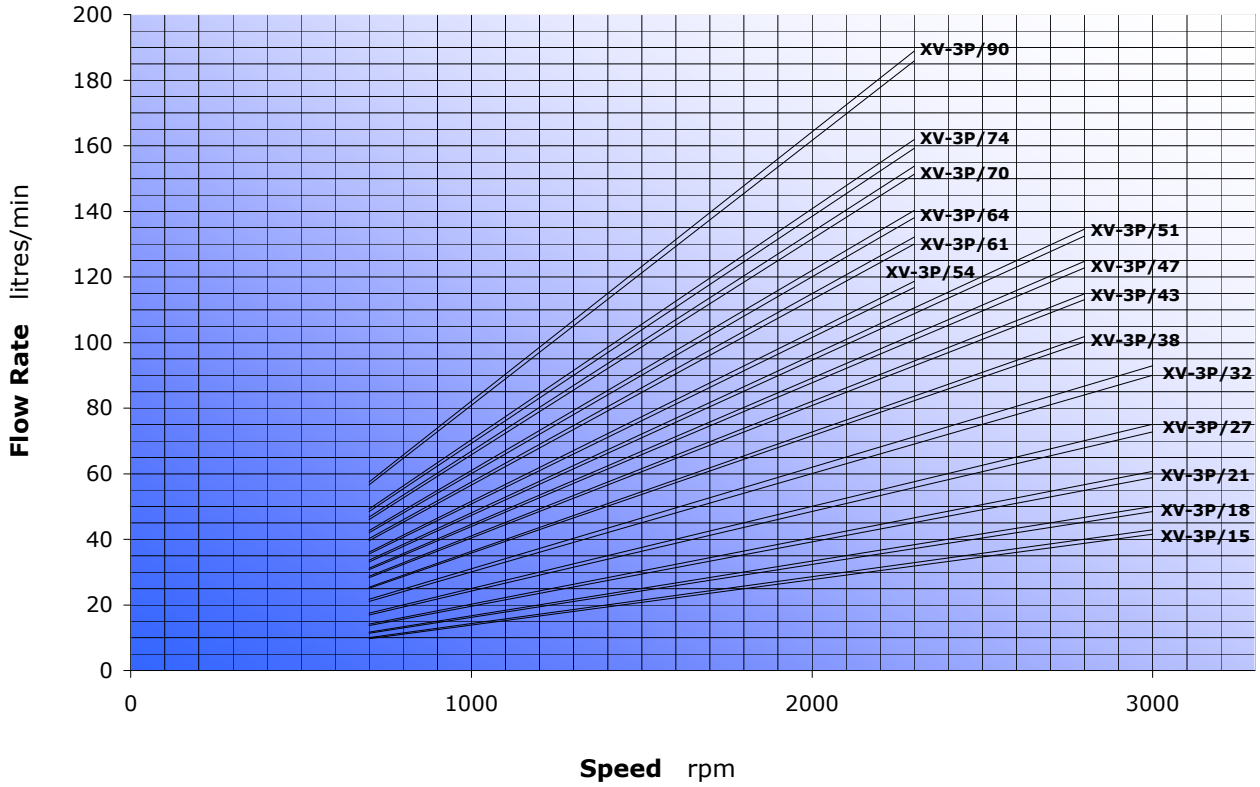

XV-3P CHARACTERISTIC FLOW RATE CURVES

XV-3P MOTOR TORQUE